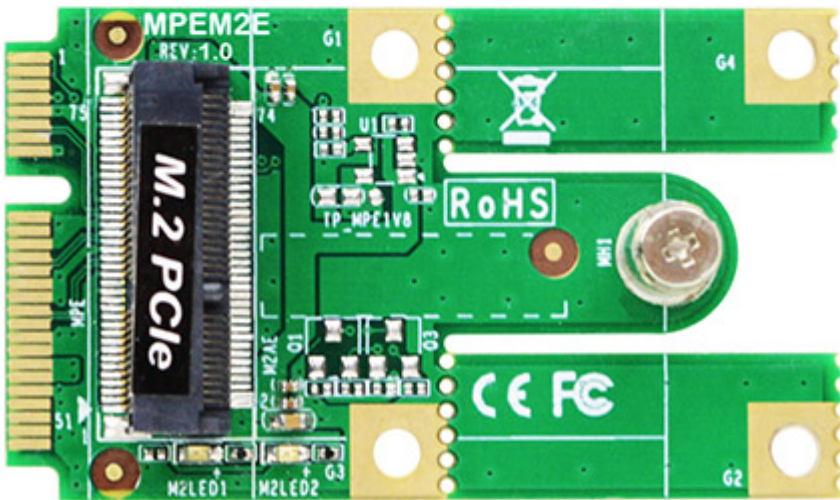

49.95 EUR  
incl. 19% VAT, plus [shipping](#)

- Mini PCIe to M.2 (E-key) transfer card for WiFi, BT application
- Support M.2 E-key 2230 card
- PCIe x1 & USB2.0 Interface
- Dimension: 30.00 x 51.0 mm